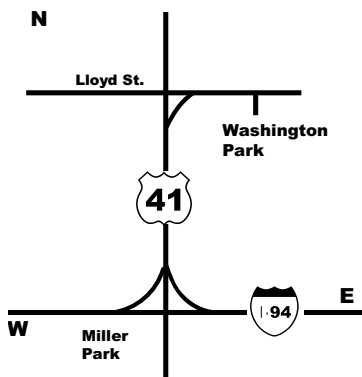

VeloTrocadero Halloween Classic Cyclocross Race

Sunday, October 26th, 2008

Washington Park, Milwaukee, WI

Start Time	Category	Race Duration	Prize List	Entry Fee
9:45 AM	Masters 40+ (Cat 4)	30 minutes	Merchandise/3	\$25
	Masters 50+ (Cat 4)		Medals or Merch/3	\$25
	Junior Boys 15-18		Medals or Merch/3	\$15
10:30 AM	Cat 4 Men	30 minutes	Merchandise/3	\$25
11:15 AM	Cat 4 Women	30 minutes	Merchandise/3	\$25
	Junior Boys 10-14		Medals or Merch/3	\$15
	Junior Girls 10-14		Medals or Merch/3	\$15
	Junior Girls 15-18		Medals or Merch/3	\$15
11:45 AM	Course Open for Pre-Ride and Inspection			
12:00 PM	KIDS' RACE (separate course)			
12:15 PM	Cat 3 Men	45 minutes	\$100/3	\$25
	Cat 3 Women		\$100/3	
1:15 PM	Masters 40+ (Open)	45 minutes	\$100/3	\$25
	Masters 50+ (Open)		\$100/3	
	Cat 1-2-3 Women		\$125/3	
2:15 PM	Cat 1-2 Men	55 minutes	\$125/3	\$25
	Masters 30+ (Open)		\$100/3	

Directions:

Washington Park from downtown Milwaukee:
take 94W to 41N Exit (near Miller Park). Go north on 41N to Lloyd St, turn right on Lloyd St. to first Washington Park Entrance turn right into park and follow signs for parking & registration.

Washington Park from West:
take 94E to 41N Exit (near Miller Park). Go north on 41N to Lloyd St., turn right on Lloyd St. to first Washington Park Entrance turn right into Park and follow signs for parking, registration.